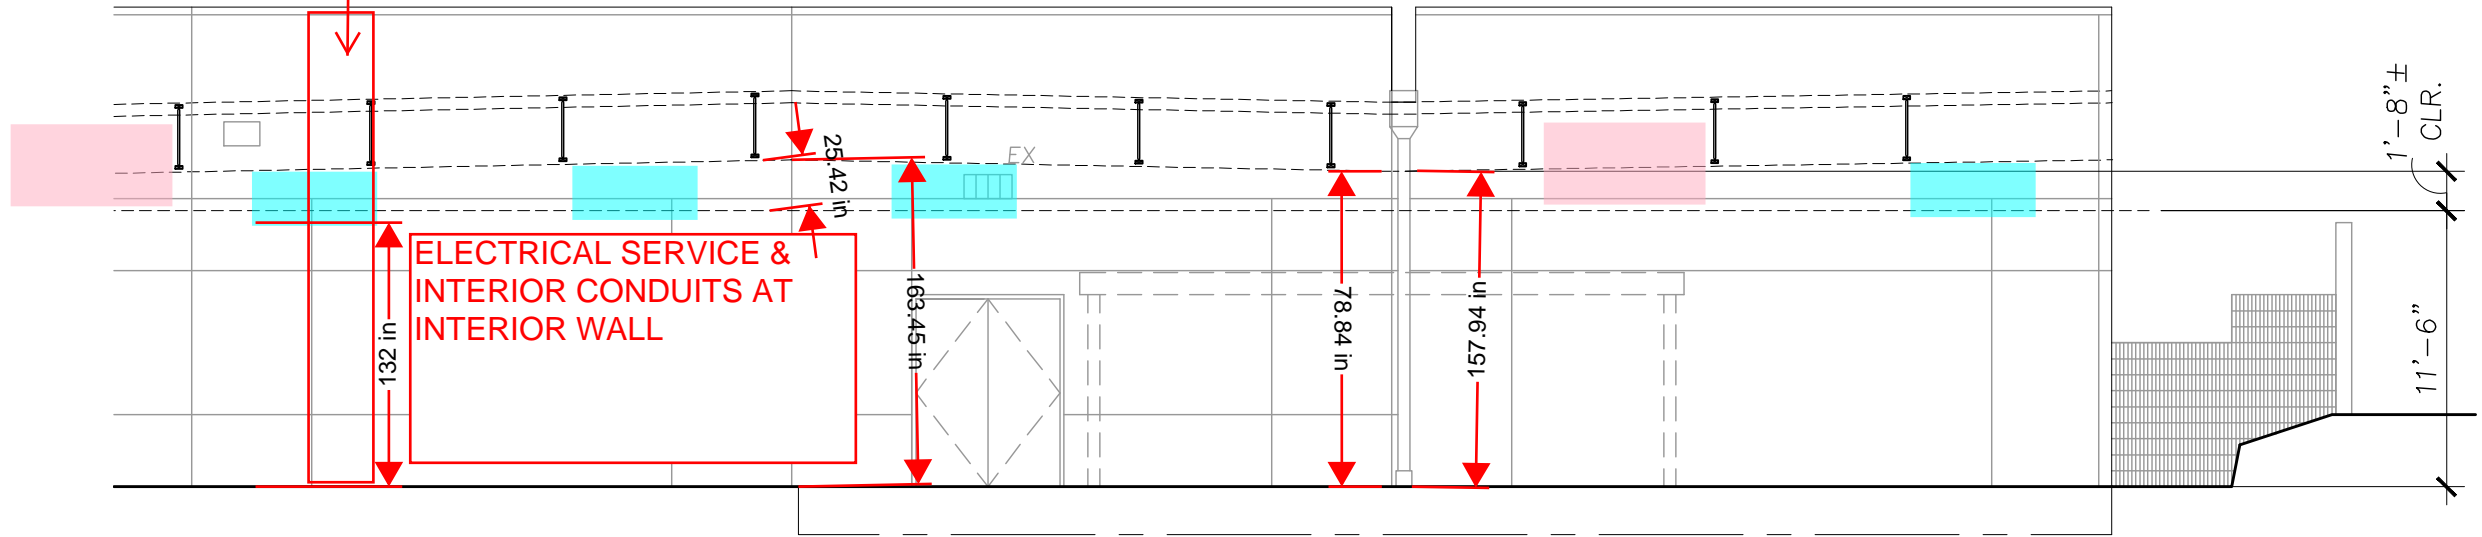

3

4

4.5

5

6

Relocate Ladder & Cage

(4) 24x60 SA
(2) 80x36 RA
Create ceiling pocket at RA grille 48" N-S

ELECTRICAL SERVICE &
INTERIOR CONDUITS AT
INTERIOR WALL

1'-8"±
CLR.

11'-6"